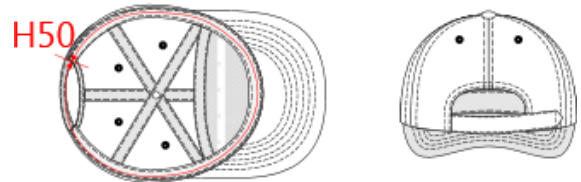

REFERENCE : KP013

SIZES : U

COMPOSITION :

Main fabric : Cotton twill 155 100%cotton

Material 6 : Rubber quality As inner structure of the peak. 100% PP

ARTICLE WEIGHT :

58gr/pc

DESCRIPTION	
Français : Bahia - Casquette 7 panneaux	
English : Bahia - 7 panel cap	
Nederlands : Bahia - Pet met 7 panelen	
Deutsch : Bahia -7 panel kappe	
Español : Bahia - Gorra 7 paneles	
Italiano : Bahia - Cappellino 7 pannelli	
Português : Bahia - Boné	

MEASUREMENT	
Description	U
H50 Tour de tête / Head measurement	58
O57 Deep of the peak on baseball cap	7,20

CARE LABEL	

PACKING	
Box	100 pcs / box U => L:40cm W:40cm H:30cm GW:9.00kg NW:7.00kg